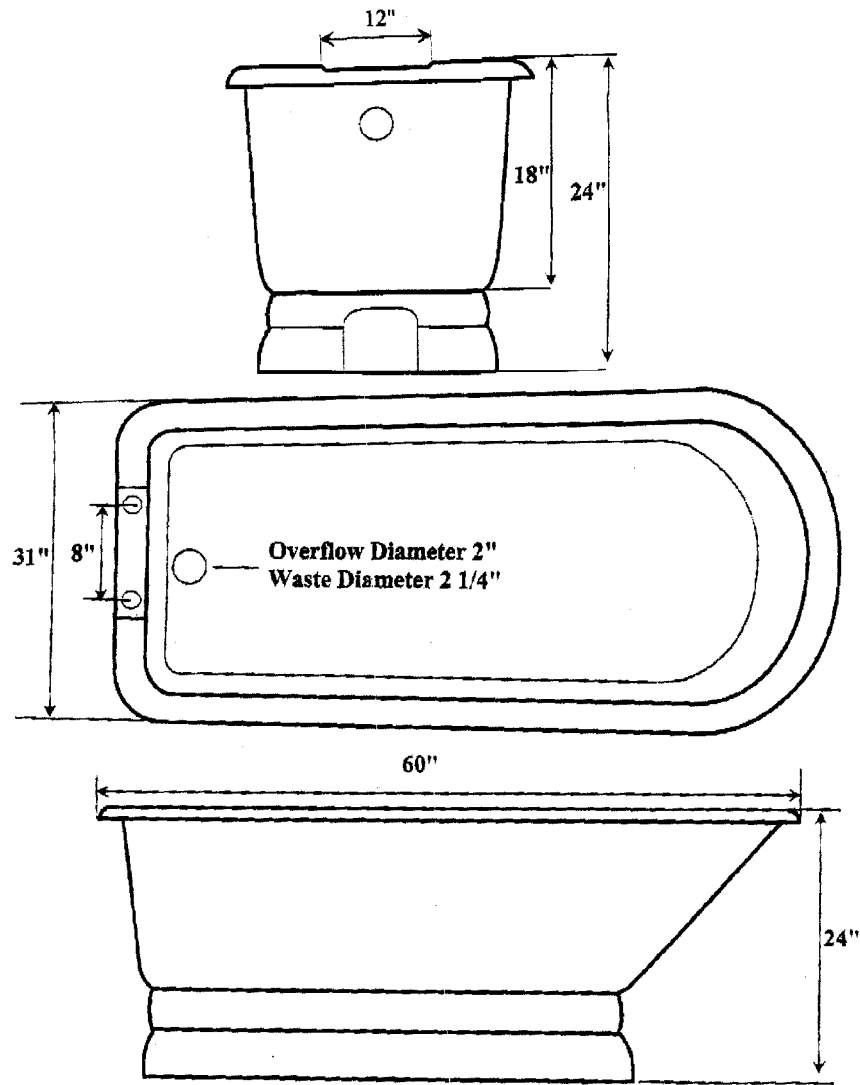

VINTAGE BATH LOS ALTOS

650 948.3147

FAX 650 948.3454

EUROPEAN PEDESTAL BATH

61" X 31"	50 GAL.
68" X 31"	54 GAL.
54" X 31"	45 GAL.

DRILLED WITH 8" CC ON 12" DECK, CUSTOM DRILLED, OR PROVIDED WITH A FULL RIM WASTE IN FLOOR IS 1 1/2" IN FROM OUTER EDGE OF TUB

EXTERIOR IS PRIMED WITH EPOXY THEN FINISHED WITH A HIGH GLOSS URETHANE.

54"
61"
68"