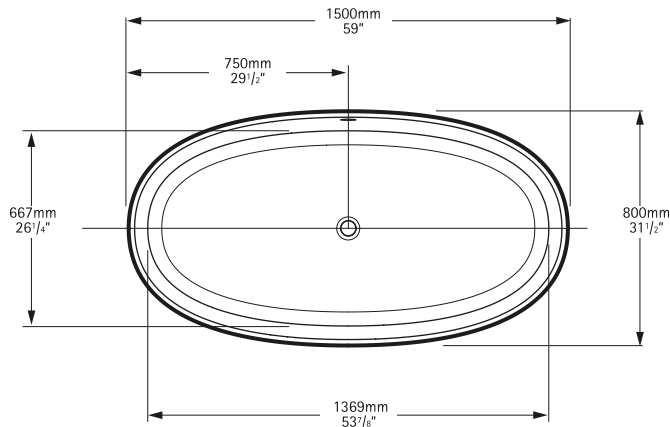

### General specifications for ios tub

<b>Installed size</b>	59" x 31 1/2" x 23 5/8"
<b>Weight</b>	150lbs
<b>Weight with water</b>	1015lbs
<b>Gallons to overflow</b>	103 gallons
<b>Bathing well at overflow</b>	57" x 29 1/2"
<b>Water depth to rim</b>	20 2/5"