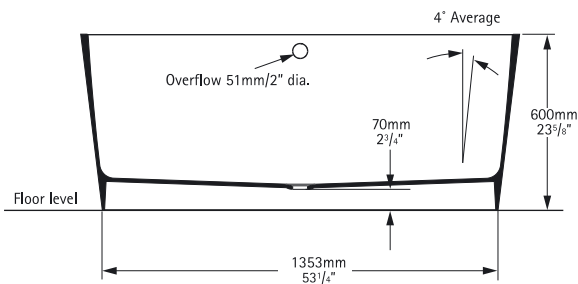

### Options to be Specified

**Tub:**

- **No faucet holes**  
Recommended for use with optional Lido Grande freestanding faucet stand **LID-N-LG**  
Suitable for freestanding or wall mounted faucets

**Note** Due to the design of the rim this product cannot be drilled for faucet holes.

### General specifications for ios tub

<b>Installed size</b>	59" x 31 1/2" x 23 5/8"
<b>Weight</b>	150lbs
<b>Weight with water</b>	1015lbs
<b>Gallons to overflow</b>	103 gallons
<b>Bathing well at overflow</b>	57" x 29 1/2"
<b>Water depth to rim</b>	20 2/5"

### Important

Dimension of fixtures are nominal and may vary within the range of tolerances established by ANSI standard A112.19.4M.

These measurements are subject to change or cancellation.

No responsibility is assumed for use of superseded or void leaflet.