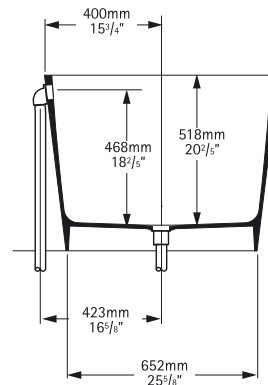

### Options to be Specified

**Tub:**

- **No faucet holes**  
Recommended for use with optional Lido Grande freestanding faucet stand **LID-N-LG**  
Suitable for freestanding or wall mounted faucets

**Note** Due to the design of the rim this product cannot be drilled for faucet holes.

### General specifications for ios tub

<b>Installed size</b>	59" x 31 1/2" x 23 5/8"
<b>Weight</b>	150lbs
<b>Weight with water</b>	1015lbs
<b>Gallons to overflow</b>	103 gallons
<b>Bathing well at overflow</b>	57" x 29 1/2"
<b>Water depth to rim</b>	20 2/5"

### Important

Dimension of fixtures are nominal and may vary within the range of tolerances established by ANSI standard A112.19.4M.

These measurements are subject to change or cancellation.

No responsibility is assumed for use of superseded or void leaflet.