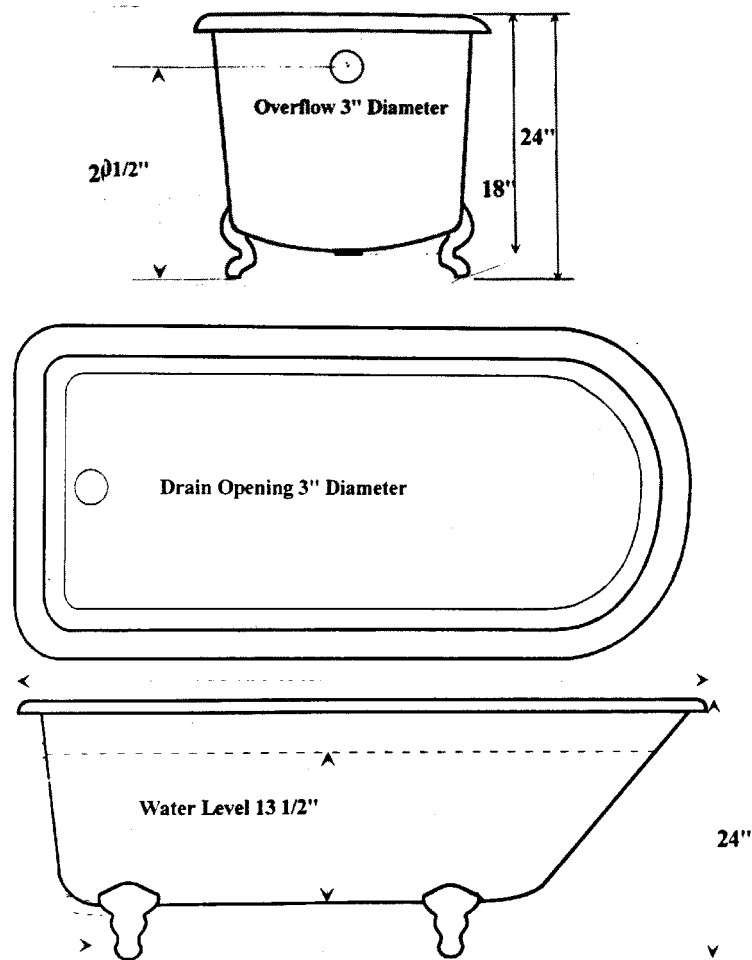

VINTAGE BATH LOS ALTOS

650 948.3147

FAX 650 948.3454

EUROPEAN CLAWFOOT BATH 54"

54" X 31" 45 GAL.

DRILLED WITH 8" CC ON 12" DECK, CUSTOM DRILLED, OR PROVIDED WITH A FULL RIM WASTE IN FLOOR IS 1 1/2" IN FROM OUTER EDGE OF TUB