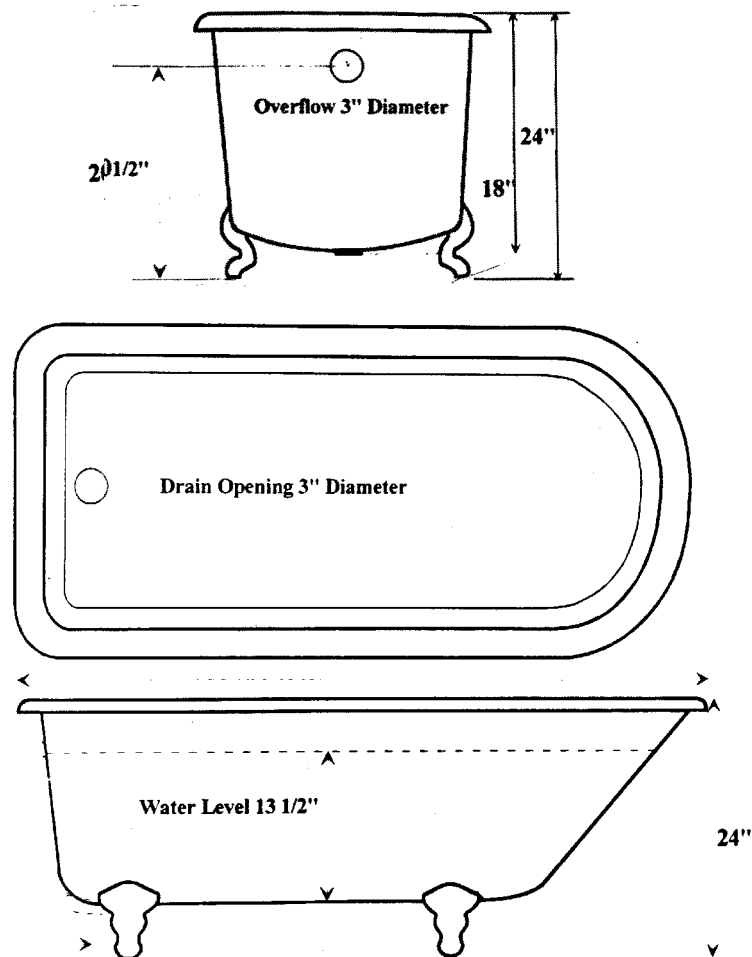

VINTAGE BATH LOS ALTOS

650 948.3147

FAX 650 948.3454

EUROPEAN CLAWFOOT BATH 68"

68" X 31" 54 GAL.
DRILLED WITH 8" CC ON 12" DECK, CUSTOM DRILLED, OR PROVIDED WITH A FULL RIM
WASTE IN FLOOR IS 1 1/2" IN FROM OUTER EDGE OF TUB