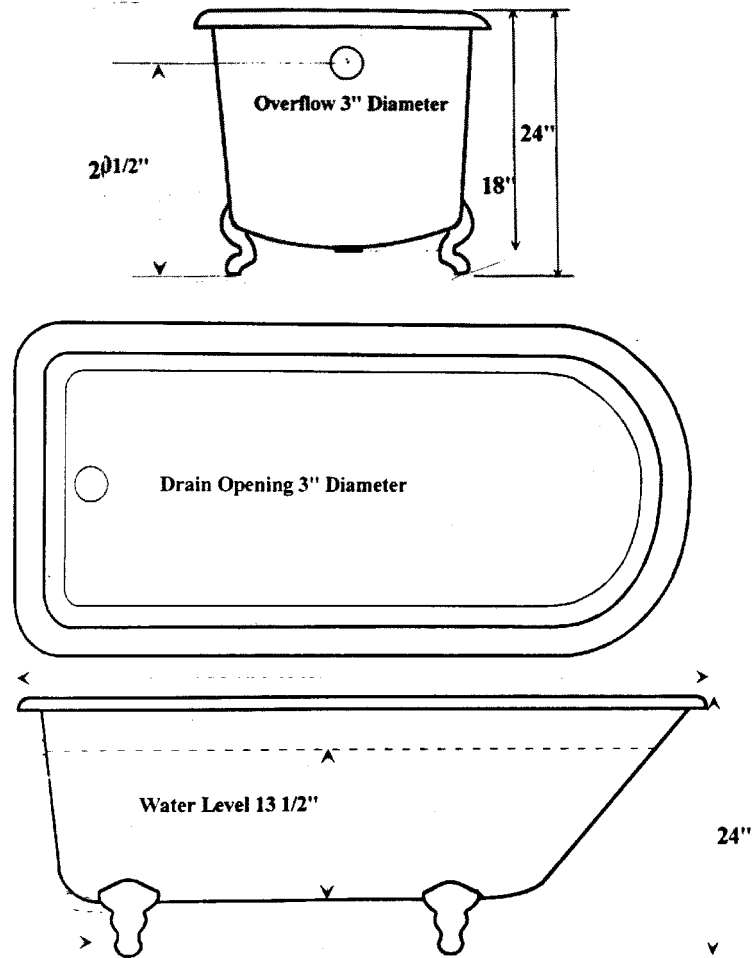

VINTAGE BATH LOS ALTOS

650 948.3147

FAX 650 948.3454

EUROPEAN CLAWFOOT BATH 61"

61" X 31" 50 GAL.

DRILLED WITH 8" CC ON 12" DECK, CUSTOM DRILLED, OR PROVIDED WITH A FULL RIM WASTE IN FLOOR IS 1 1/2" IN FROM OUTER EDGE OF TUB