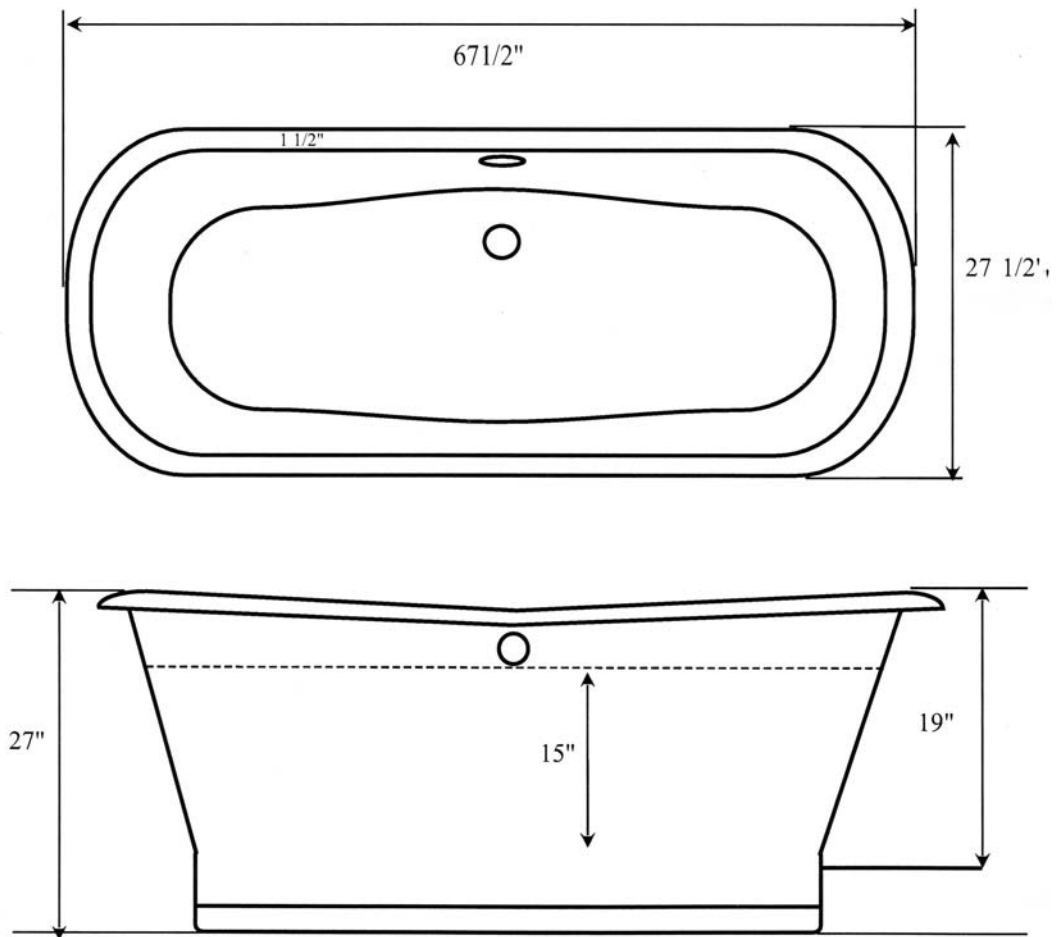

VINTAGE BATH LOS ALTOS

650 948.3147

FAX 650 948.3454

EMPIRE TUB

WATER CAPACITY 56 GALLONS

WASTE IN FLOOR IS 1 1/2" IN FROM OUTER EDGE OF TUB.
EXTERIOR IS PRIMED WITH EPOXY THEN FINISHED WITH A HIGH GLOSS URETHANE.
TUBS SHOULD BE ORDERED PRIMED ONLY FOR CUSTOM PAINTING.