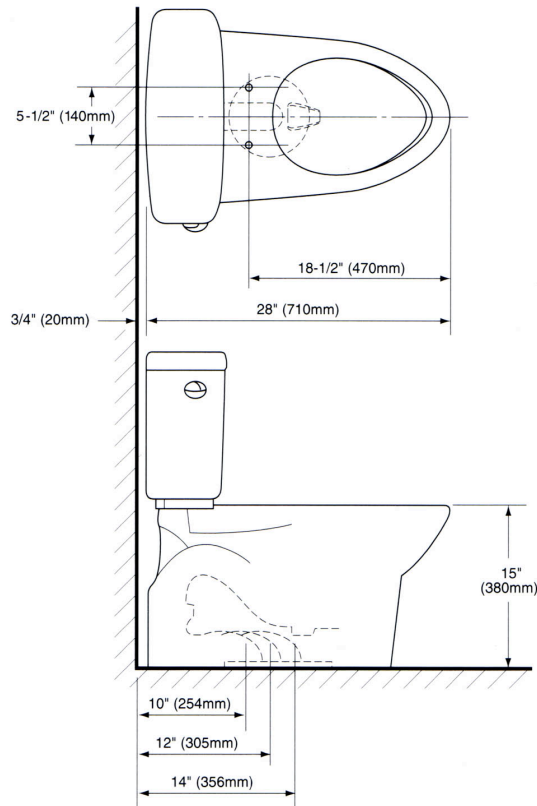

VINTAGE BATH LOS ALTOS

650 948.3147 FAX 650 948.3454

VESPIN TOILET BY TOTO

*Suggested Dimension