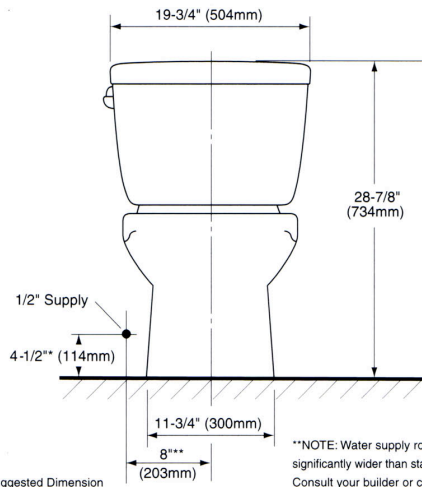

VINTAGE BATH LOS ALTOS

650 948.3147 FAX 650 948.3454

VESPIN TOILET BY TOTO

*Suggested Dimension