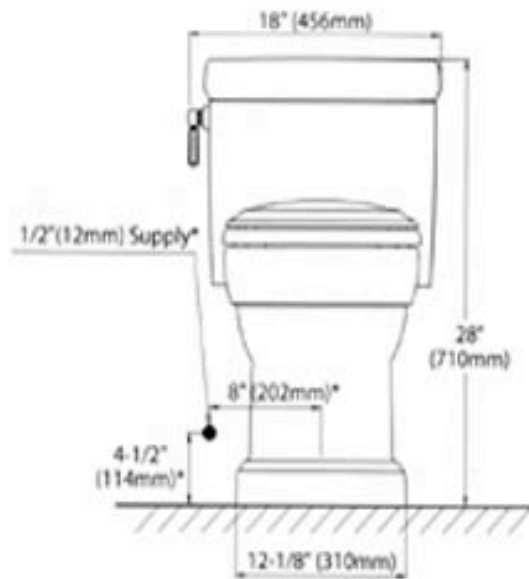

VINTAGE BATH LOS ALTOS

650 948.3147

FAX 650 948.3454

GUINEVERE TOILET BY TOTO

* Suggested Dimensions