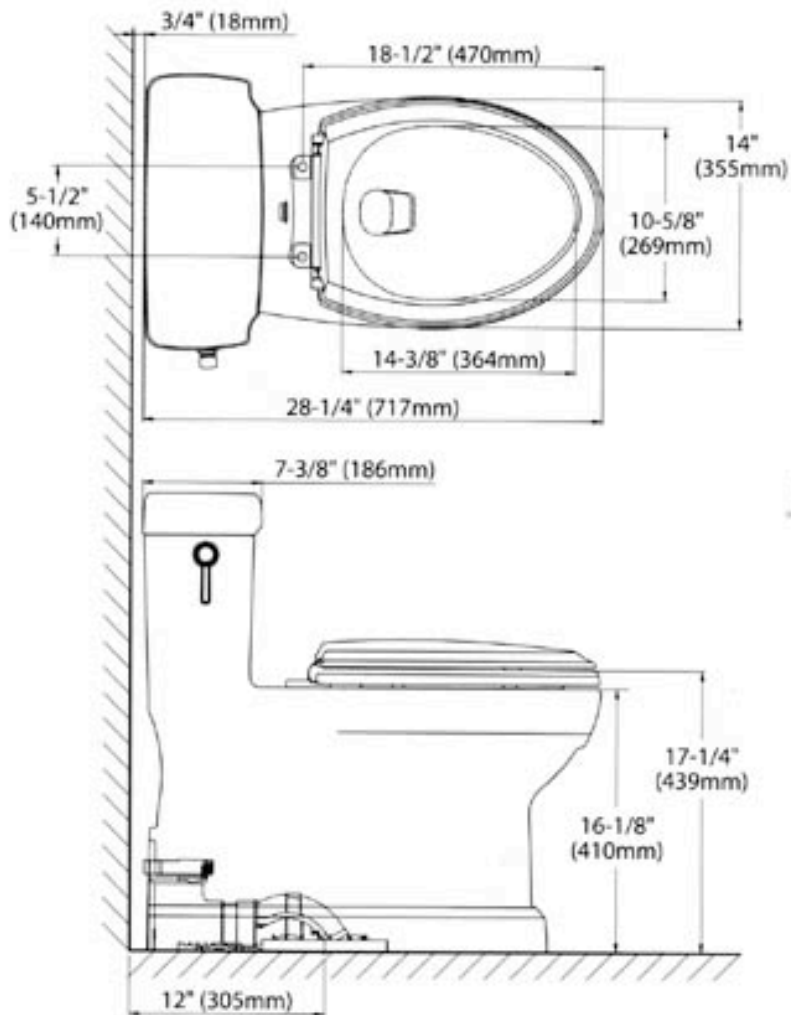

VINTAGE BATH LOS ALTOS

650 948.3147

FAX 650 948.3454

GUINEVERE TOILET BY TOTO

* Suggested Dimensions