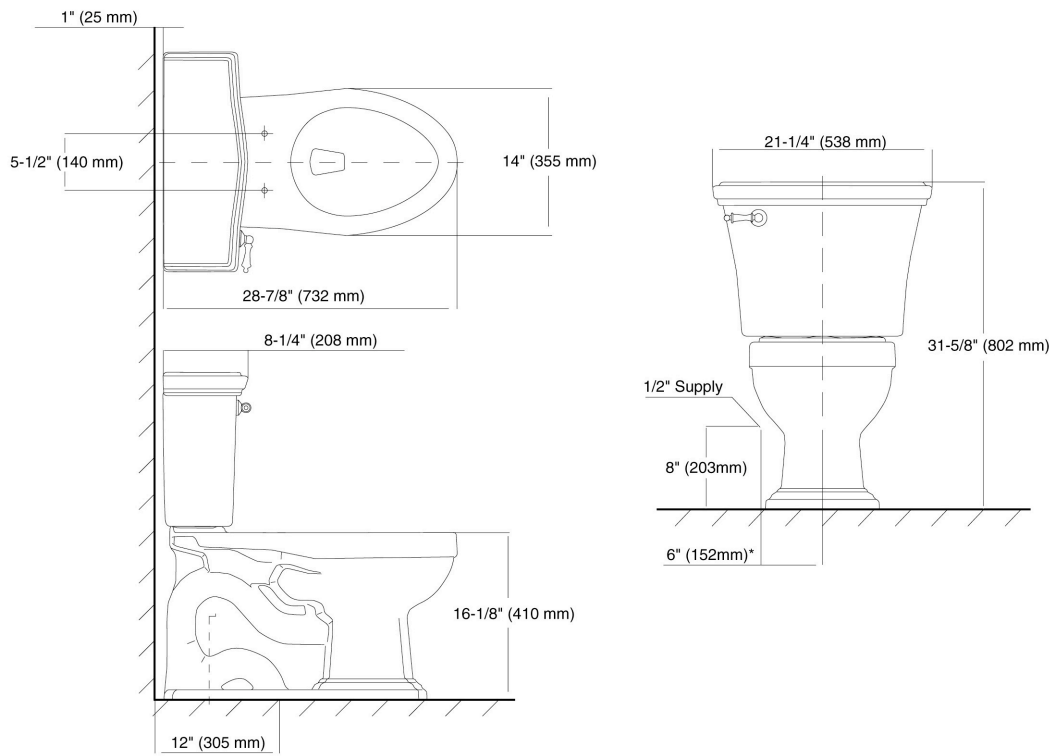

VINTAGE BATH

LOS ALTOS

650 948.3147

FAX 650 948.3454

CLAYTON BY TOTO

HIGH PERFORMANCE G-MAX GRAVITY FEED FLUSH.

2 1/8" TRAP DIAMETER.

ELONGATED BOWL ONLY.

COMES WITH CHROME TRIP LEVER, OTHER FINISHES AVAILABLE AS UPGRADE.

TOILET SEAT NEEDS TO BE ORDERED SEPARATELY.

COTTON WHITE

\$427.

SEDONA BEIGE

\$491.