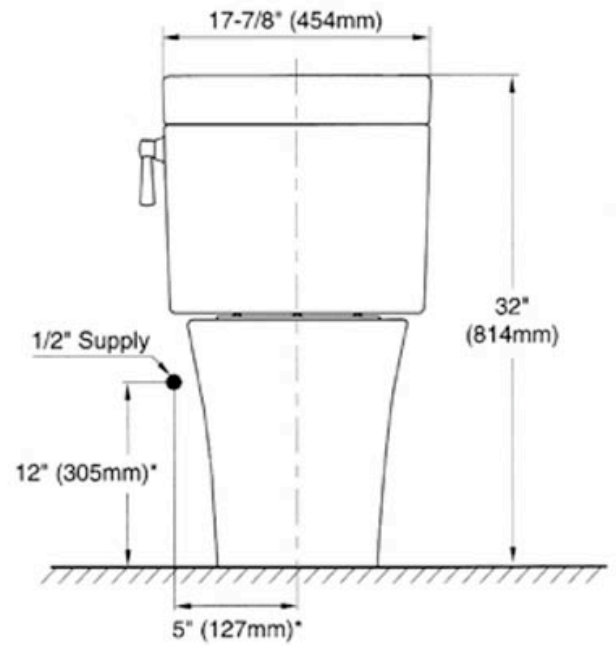

VINTAGE BATH

650 948.3147

LOS ALTOS

FAX 650 948.3454

VESPIN TOILET BY TOTO

*Suggested Dimension