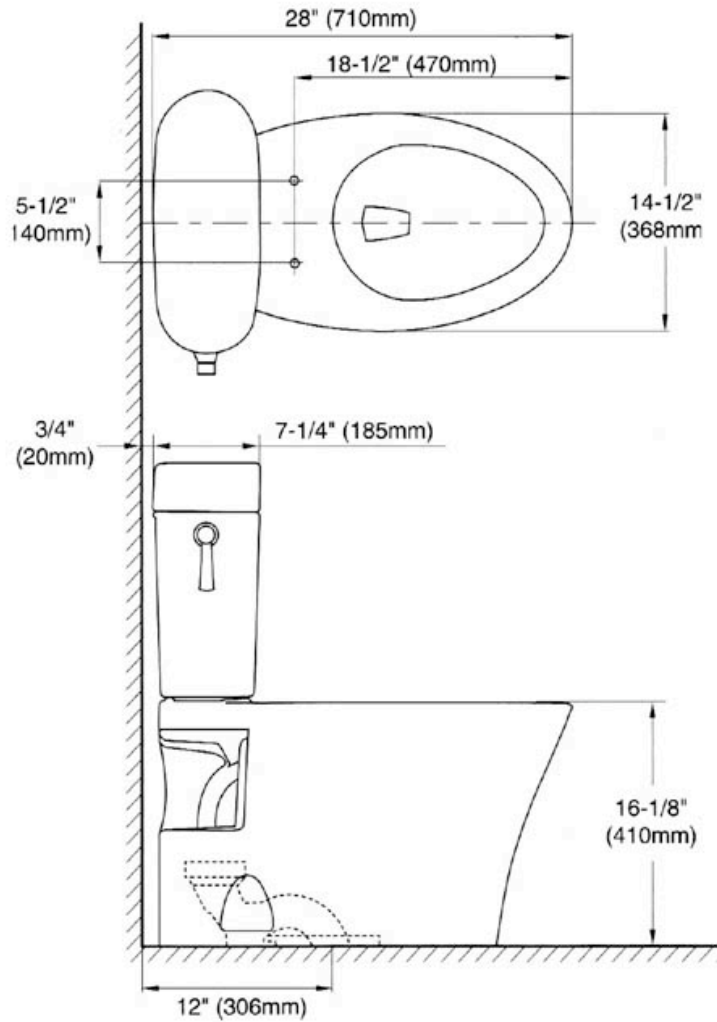

VINTAGE BATH

650 948.3147

LOS ALTOS

FAX 650 948.3454

VESPIN TOILET BY TOTO

*Suggested Dimension