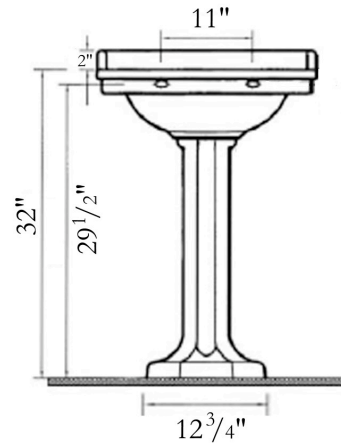

VINTAGE BATH

LOS ALTOS

650 948.3147

FAX 650 948.3454

PARIS PEDESTAL SINK

FAUCET HOLES 1 3/8"

FAUCET HOLES 1 3/8"

AVAILABLE WITH 1 OR 3 HOLE AT 8"CC FAUCET DRILLINGS

SINK COLOR CAN BE WHITE OR BISCUIT

28 _" X 21"

22 _" X 18"