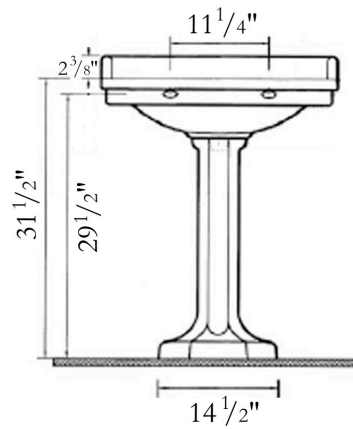

VINTAGE BATH

LOS ALTOS

650 948.3147

FAX 650 948.3454

PARIS PEDESTAL SINK

FAUCET HOLES 1 3/8"

FAUCET HOLES 1 3/8"

AVAILABLE WITH 1 OR 3 HOLE AT 8"CC FAUCET DRILLINGS

SINK COLOR CAN BE WHITE OR BISCUIT

28 _" X 21"

22 _" X 18"