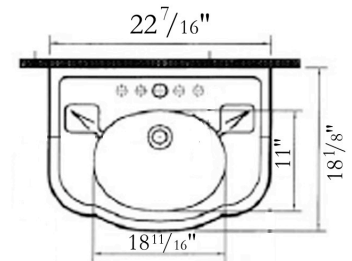

VINTAGE BATH

LOS ALTOS

650 948.3147

FAX 650 948.3454

PARIS PEDESTAL SINK

FAUCET HOLES 1 3/8"

FAUCET HOLES 1 3/8"

AVAILABLE WITH 1 OR 3 HOLE AT 8"CC FAUCET DRILLINGS

SINK COLOR CAN BE WHITE OR BISCUIT

28 _" X 21"

22 _" X 18"