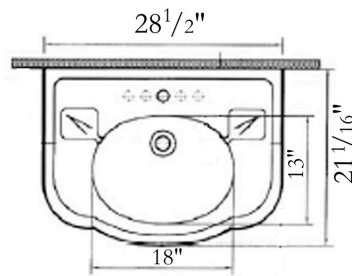

VINTAGE BATH

LOS ALTOS

650 948.3147

FAX 650 948.3454

PARIS PEDESTAL SINK

FAUCET HOLES 1 3/8"

FAUCET HOLES 1 3/8"

AVAILABLE WITH 1 OR 3 HOLE AT 8"CC FAUCET DRILLINGS

SINK COLOR CAN BE WHITE OR BISCUIT

28 _" X 21"

22 _" X 18"