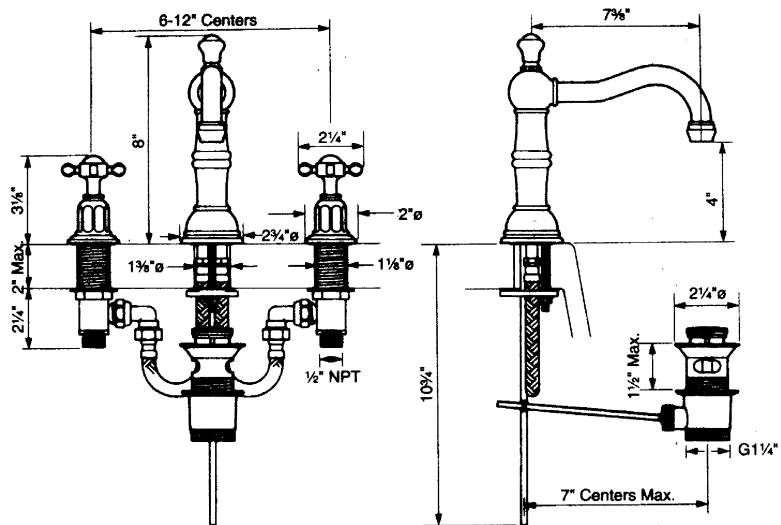

## COLUMN SPOUT

## SWIVEL SPOUT

ALL LEVERS ARE ALSO AVAILABLE IN SOLID METAL LEVERS INSTEAD OF PORCELAIN  
A FINISHED DRAIN STEM IS RECOMENDED IF INSTALLING ON A CONSOLE SINK