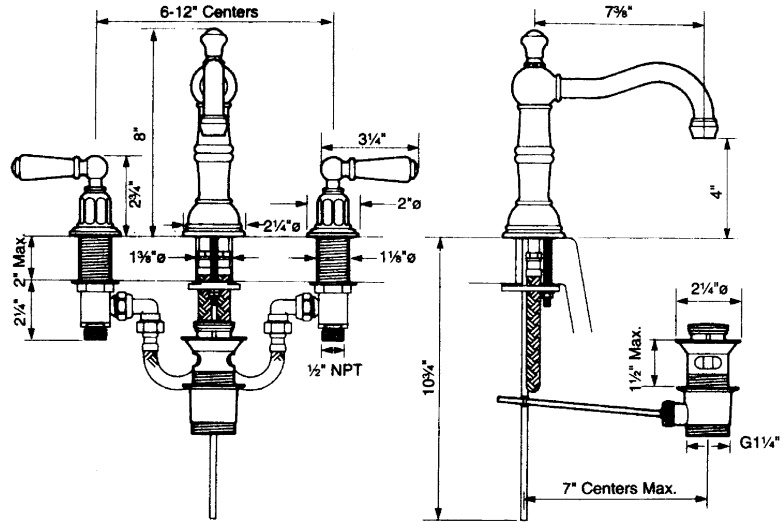

## COLUMN SPOUT

## SWIVEL SPOUT

ALL LEVERS ARE ALSO AVAILABLE IN SOLID METAL LEVERS INSTEAD OF PORCELAIN  
A FINISHED DRAIN STEM IS RECOMENDED IF INSTALLING ON A CONSOLE SINK